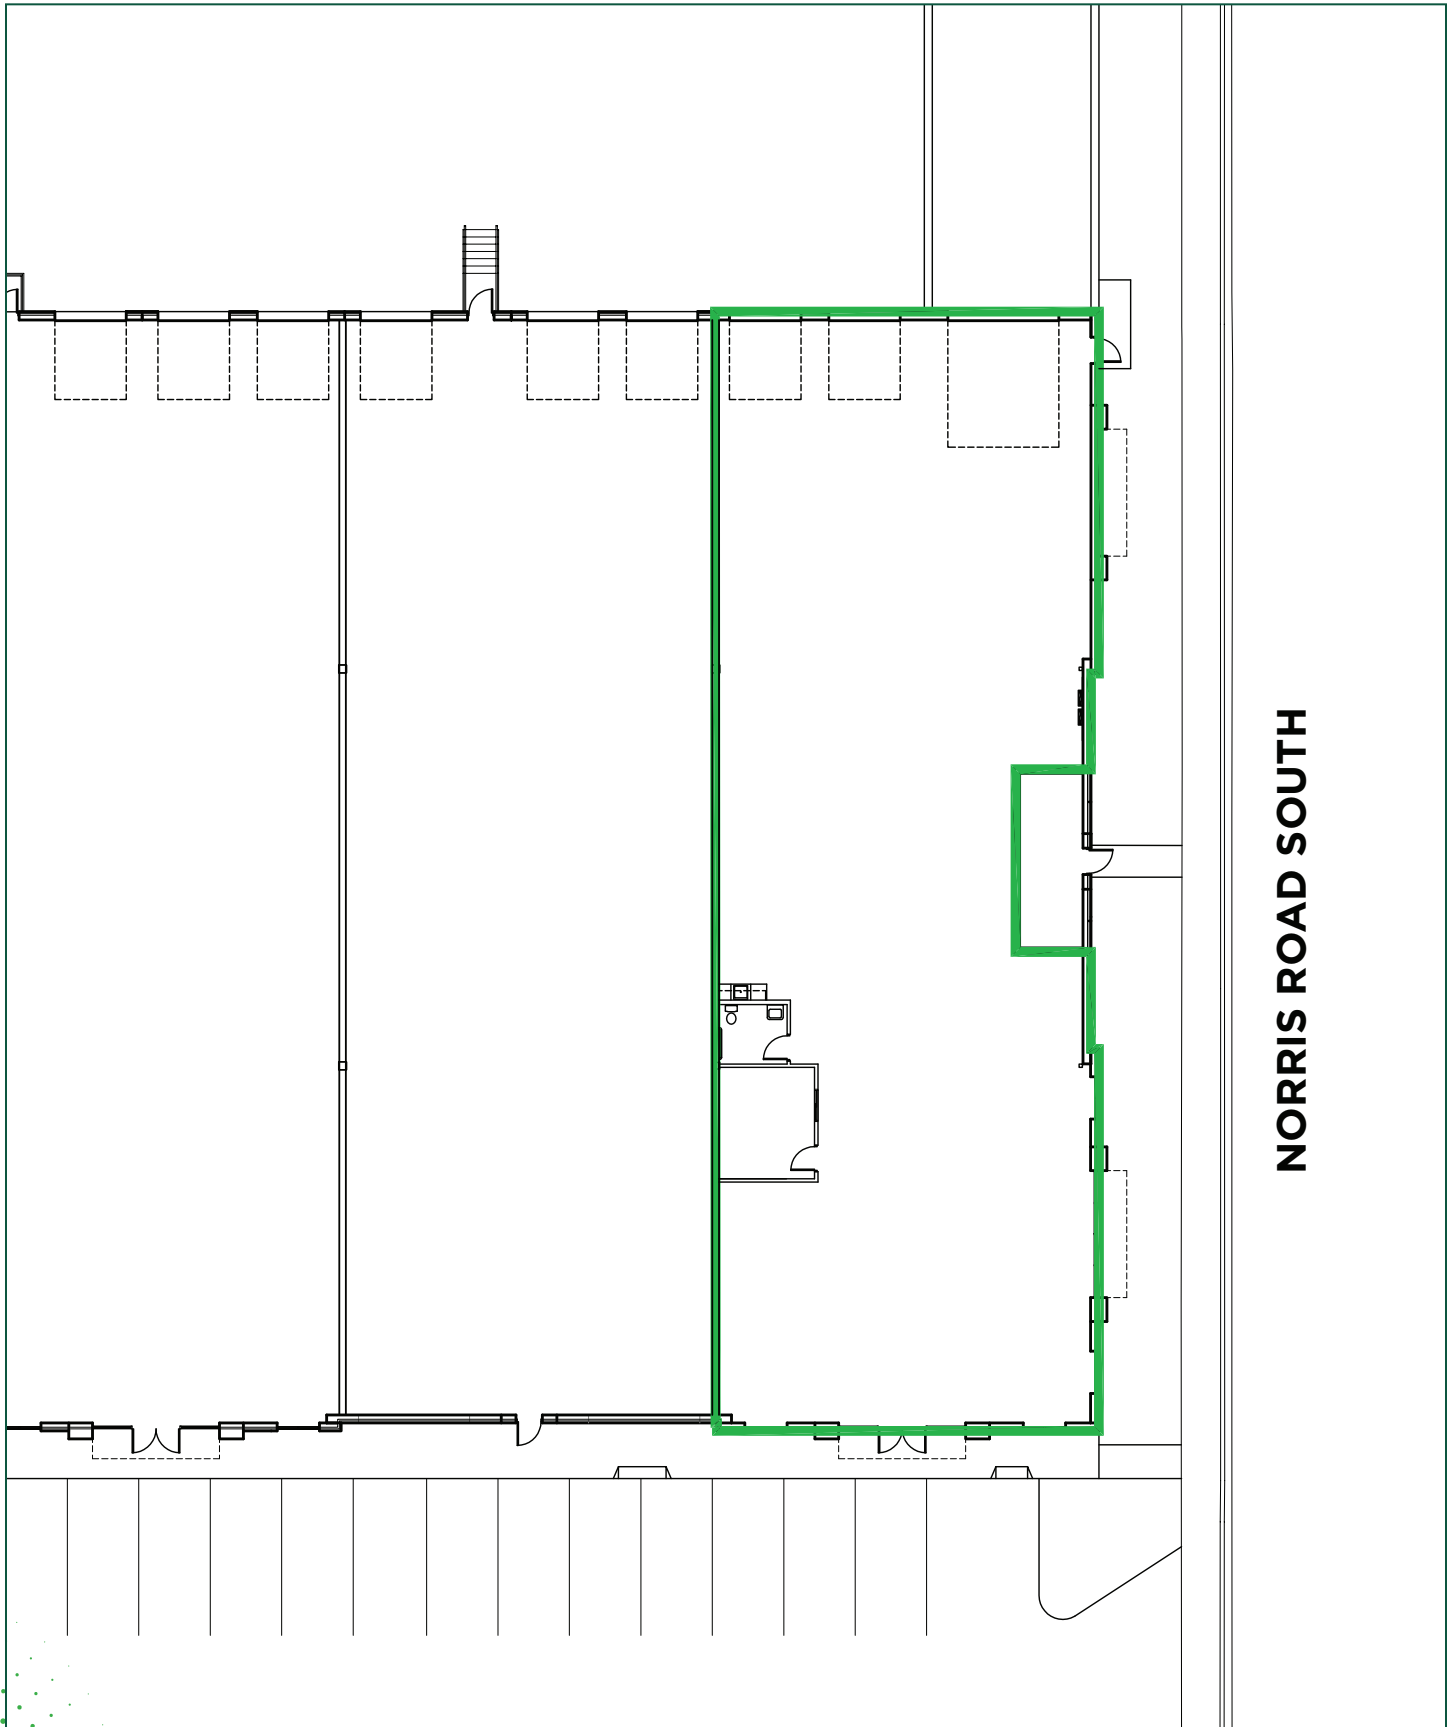

Floor Plan | Norris Industrial

200-2350 NORRIS RD S, KELOWNA, BC

NORRIS ROAD SOUTH