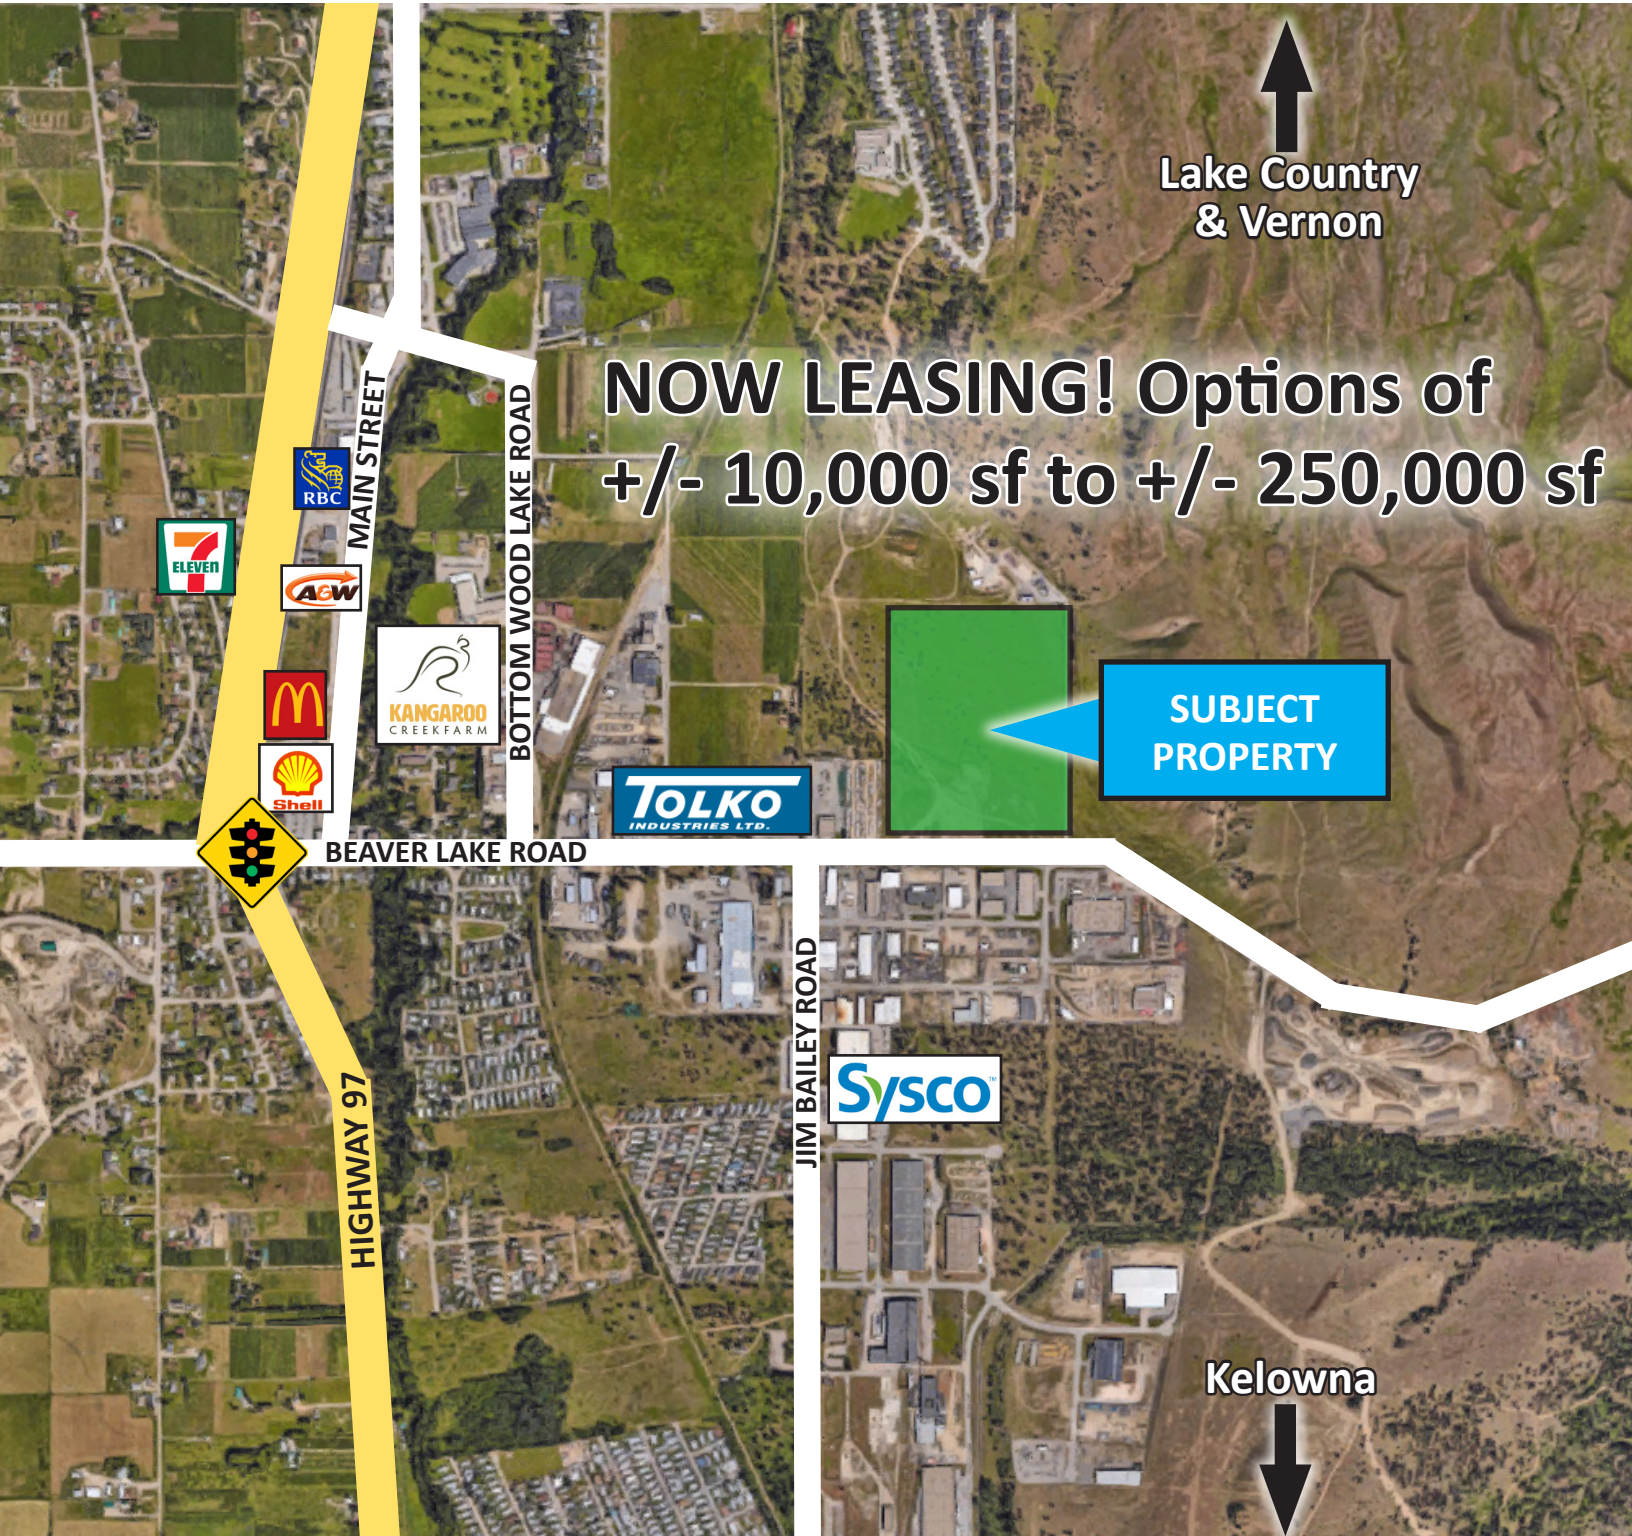

250 Beaver Lake Road, Kelowna, BC

**NOW LEASING! Options of  
+/- 10,000 sf to +/- 250,000 sf**

**SUBJECT  
PROPERTY**